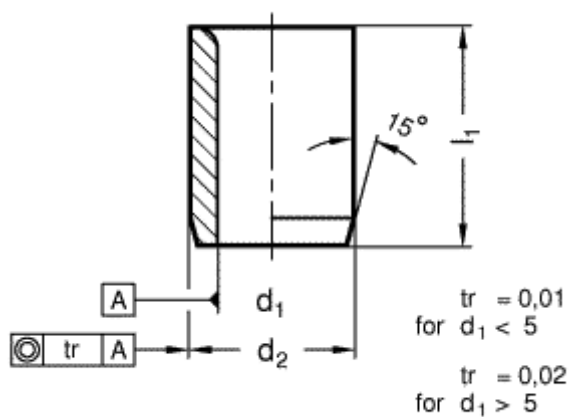

Article number: 201135071

Description: E+G Guide bush DIN 179-B13-16-A
without collar

Measures

$d_1 = 13$ for M14

$d_2 = 22$

$l_1 = 16$